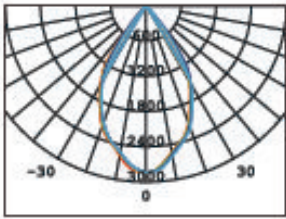

- 2 PINS
- 3 PINS
- 4 PINS

- 2 PINS
- 3 PINS
- 4 PINS

- 2 PINS
- 3 PINS
- 4 PINS

- 2 PINS
- 3 PINS
- 4 PINS

LR-4000 PISTA SERIES SPECIFICATION

CODE	LAMP	CRI	LUMEN
AMEBA	COB 4000K 30W	>85	2580
AMEBA	COB 4000K 40W	>85	3440