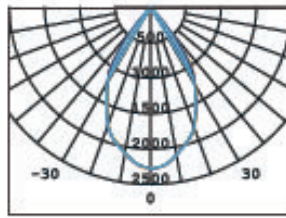

- 2 PINS
- 3 PINS
- 4 PINS

- 2 PINS
- 3 PINS
- 4 PINS

- 2 PINS
- 3 PINS
- 4 PINS

- 2 PINS
- 3 PINS
- 4 PINS

LR-4000 PISTA SERIES SPECIFICATION

CODE	LAMP	CRI	LUMEN
AMEBA	COB 4000K 30W	>85	2580
AMEBA	COB 4000K 40W	>85	3440