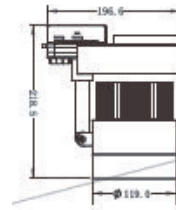

AMEBA

FEATURES

- HIGH PERFORMANCE TRACK LIGHTING WITH A SUPERIOR LIGHT BEAM DEFINITION
- SPECIFICALLY DESIGNED FOR COMMERCIAL/RETAIL TO ADDRESS WIDE AREA AND ACCENT LIGHTING
- AVAILABLE IN MULTIPLE WATTAGE'S,COLOR TEMPERATURES AND A CRI OF 90
- TEMPERED GLASS AND OPTICS FOR TIGHT BEAMS DISTRIBUTIONS
MULTIPLE WATTAGES FROM 10W TO 50W
- AVAILABLE IN MULTIPLE FINISHES
- 2/3 CONDUCTORS SUPPORTED