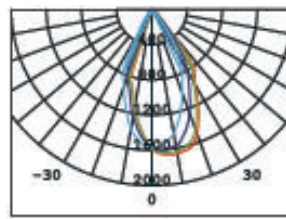

CODE	LAMP	CRI	LUMEN
AMEBA	COB 4000K 10W	>85	890
AMEBA	COB 4000K 15W	>85	3420

CODE	LAMP	CRI	LUMEN
AMEBA	COB 4000K 50W	>85	4250