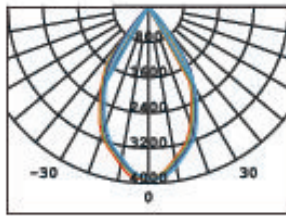

- 2 PINS
- 3 PINS
- 4 PINS

- 2 PINS
- 3 PINS
- 4 PINS

- 2 PINS
- 3 PINS
- 4 PINS

- 2 PINS
- 3 PINS
- 4 PINS

LR-4000 PISTA SERIES SPECIFICATION

CODE	LAMP	CRI	LUMEN
AMEBA	COB 4000K 30W	>85	2580
AMEBA	COB 4000K 40W	>85	3440