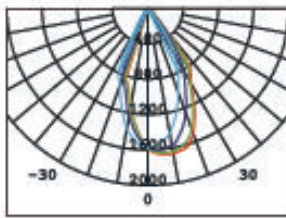

CODE	LAMP	CRI	LUMEN
AMEBA	COB 4000K 20W	>85	1740
AMEBA	COB 4000K 25W	>85	2125