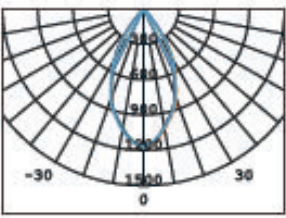

CODE	LAMP	CRI	LUMEN
AMEBA	COB 4000K 20W	>85	1740
AMEBA	COB 4000K 25W	>85	2125