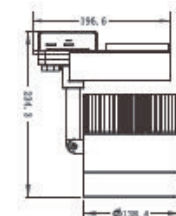

- 2 PINS
- 3 PINS
- 4 PINS