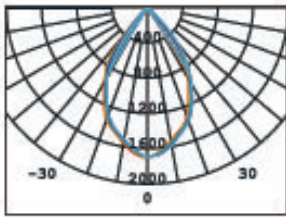

- 2 PINS
- 3 PINS
- 4 PINS

- 2 PINS
- 3 PINS
- 4 PINS

- 2 PINS
- 3 PINS
- 4 PINS

- 2 PINS
- 3 PINS
- 4 PINS

LR-4000 PISTA SERIES SPECIFICATION

CODE	LAMP	CRI	LUMEN
AMEBA	COB 4000K 30W	>85	2580
AMEBA	COB 4000K 40W	>85	3440