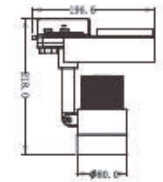

- 2 PINS
- 3 PINS
- 4 PINS